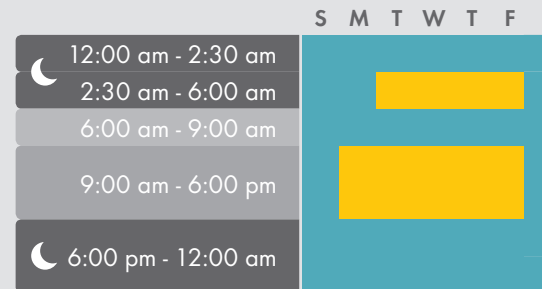

### PAID PARKING LOTS

Paid Parking \$1.25/hr

Monday - Friday 9am - 6pm

Late Night Parking \$1.25/hr

Tuesday - Friday 2:30am - 6am

Paid \$1.25/hr Unrestricted

P2

King St. Lot