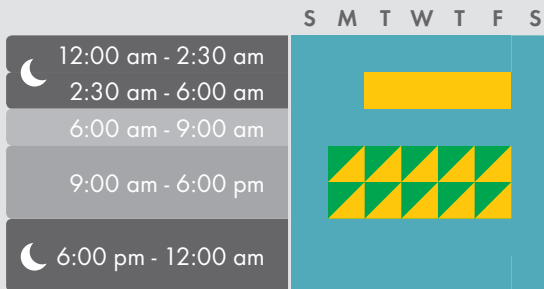

### 2HR & METER PARKING LOTS

Free Parking 2 Hour Maximum

except at parking meters \$1.00/hr

Monday - Friday 9am - 6pm

Late Night Parking (meters only) \$1.00/hr

Tuesday - Friday 2:30am - 6am

Paid \$1/hr Unrestricted 2hr Free or Meters \$1/hr