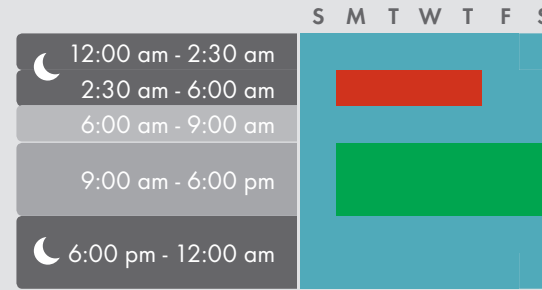

### 12 HR PARKING LOTS

Free Parking 12 Hour Maximum

Monday - Saturday

No Late Night Parking

Monday - Thursday 2:30 am - 6am

No Public Parking Sunday

12 Hour Max No Parking

P1

### 2 HR PARKING LOTS

Free Parking 2 Hour Maximum

Monday - Saturday 9am - 6pm

No Late Night Parking

Monday - Thursday 2:30am - 6am

2 Hour Max No Parking Unrestricted

P3

Argyle St. Lot