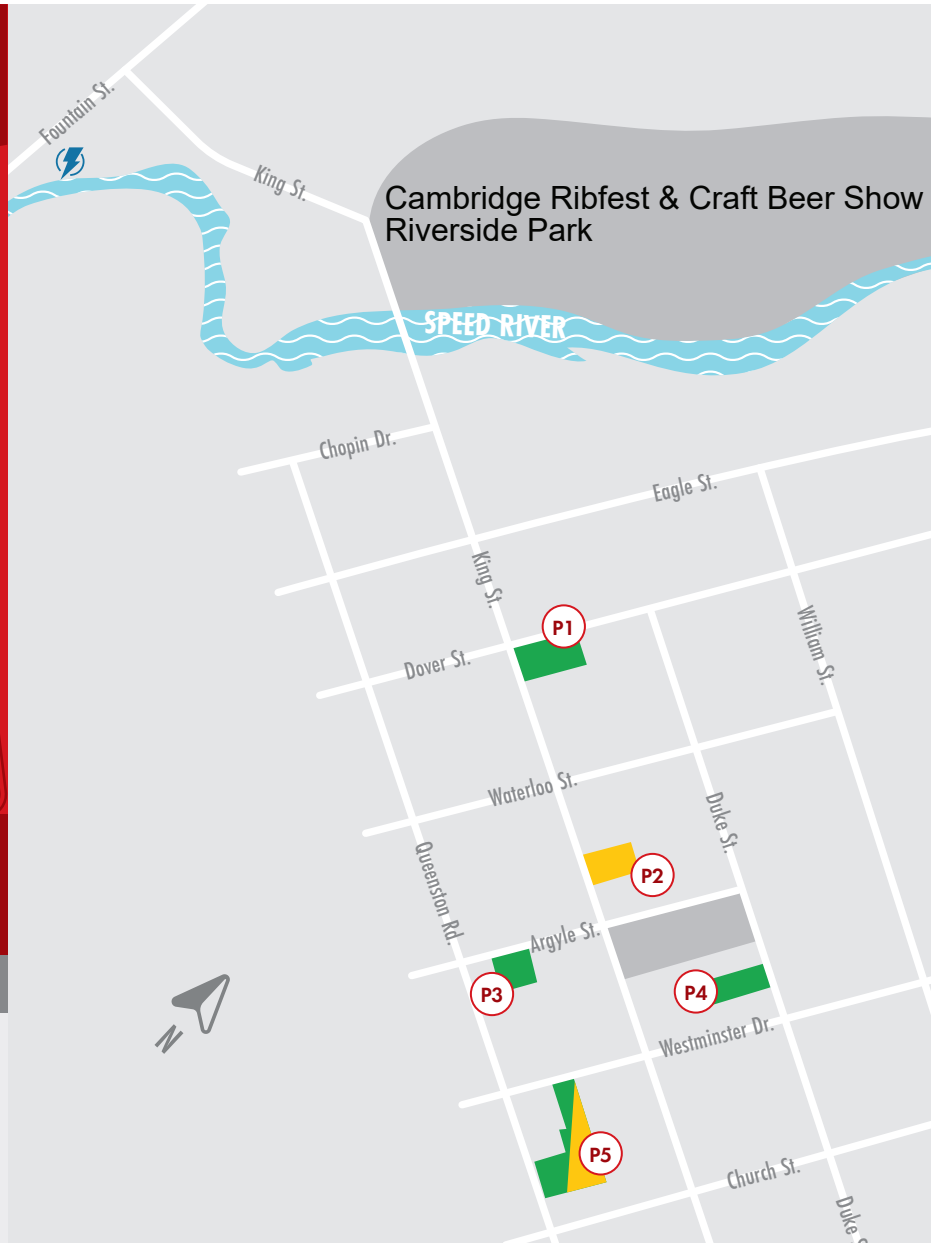

## LEGEND

Time Limited Free Lots

Paid Lots

EV Charging Station

- Dover Street Lot
- King Street Lot
- Argyle Street Lot
- Duke Street Lot
- Westminster Drive Lot

- On-Street  
2 hour max unless otherwise posted.  
No parking 2:30 am - 6:00 am

Dover St. Lot

417 King St. E

2h

P5

Westminster Drive Lot

135 Westminster Dr. S

\$