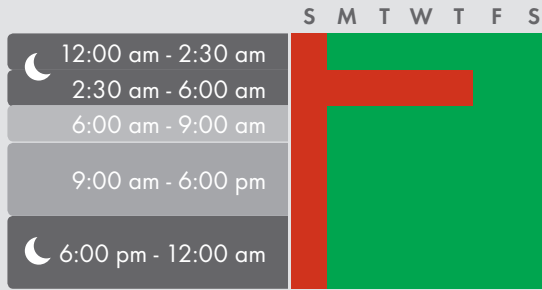

### 12 HR PARKING LOTS

Free Parking 12 Hour Maximum

Monday - Saturday

No Late Night Parking

Monday - Thursday 2:30 am - 6am

No Public Parking Sunday

12 Hour Max No Parking

P1

### 2 HR PARKING LOTS

Free Parking 2 Hour Maximum

Monday - Saturday 9am - 6pm

No Late Night Parking

Monday - Thursday 2:30am - 6am

2 Hour Max No Parking Unrestricted

P3

Argyle St. Lot